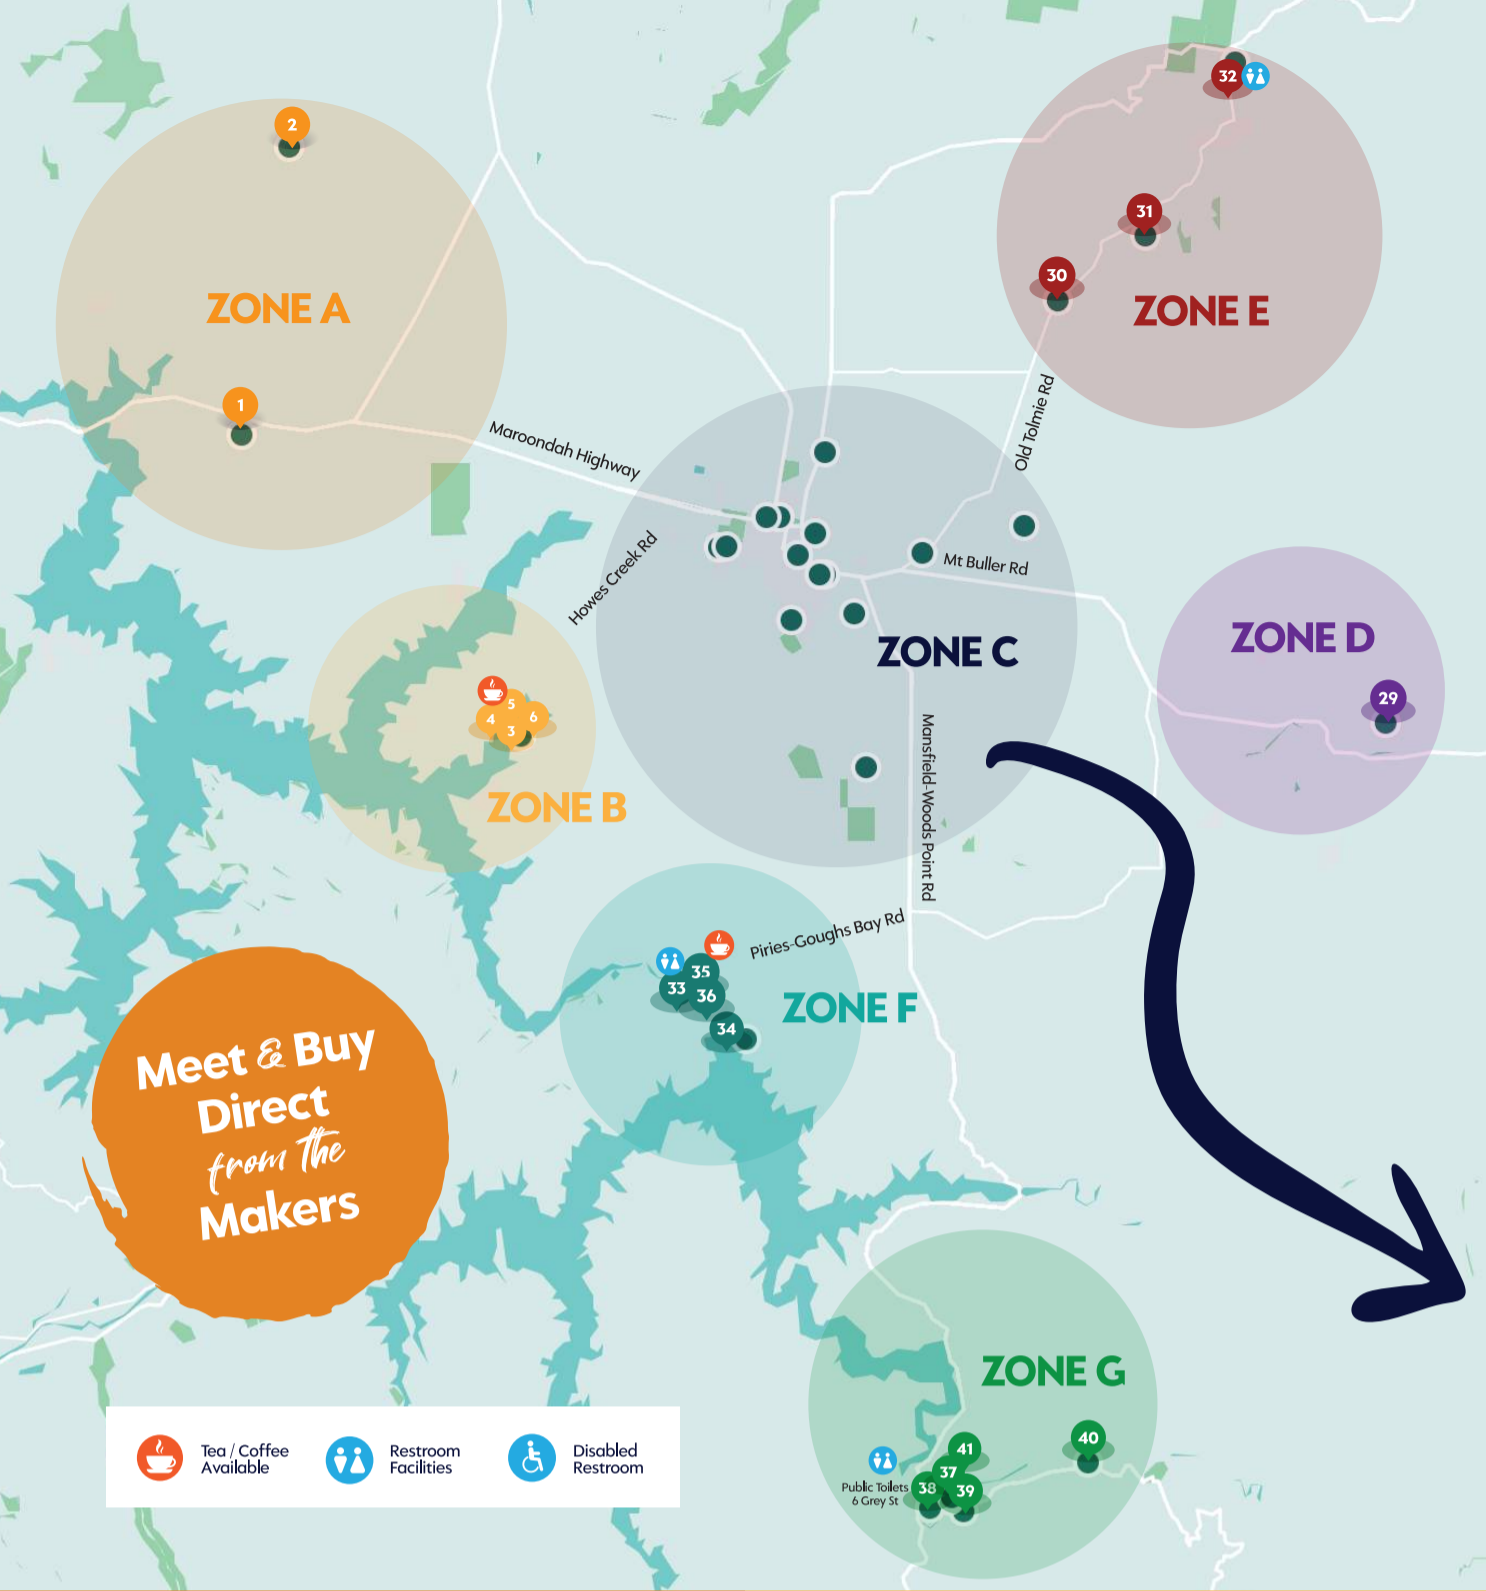

Get in Touch

0418 392 805

Wendy Jagger

mostopenstudiotrail@gmail.com

mostmansfield.com.au

MOST Launch Opening Night

Thursday 2nd Nov 2023, 6.00-7.30pm

@ Barefoot Studio

9 Eisner's Lane, Mansfield 3722

Register@mostmansfield.com.au

Meet & Buy
Direct
from the
Makers

- Tea / Coffee Available
- Restroom Facilities
- Disabled Restroom