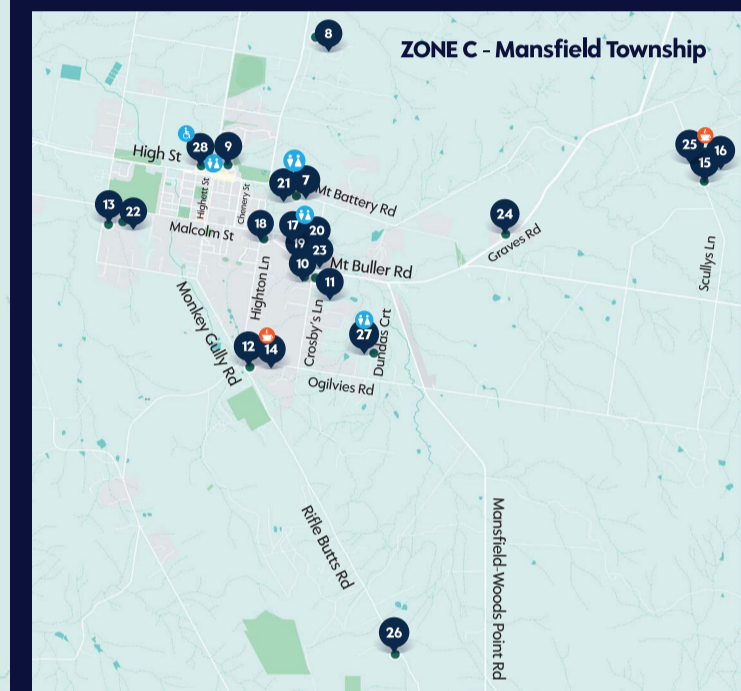

Thank you

Plan Your Tour

We've created an Interactive Map so you can easily plan your studio visits.
Scan the QR code with your phone camera to open the MOST 2023 Map.

Select an Artist and/or Click on the Icons to view info about each artist.
Plan your tour with directions and let Google Maps take you there!

mostmansfield.com.au

MOST Launch Opening Night

Thursday 2nd Nov 2023, 6.00-7.30pm

@ Barefoot Studio

9 Eisner's Lane, Mansfield 3722

Register@mostmansfield.com.au

Meet & Buy
Direct
from the
Makers

- Tea / Coffee Available
- Restroom Facilities
- Disabled Restroom

ZONE A Bonnie Doon & Maindample

ZONE B Howes Creek

ZONE C Mansfield

1	GINO & JUDY CIANCIO Mixed Media Artists LITTLE MUNDAROO ART STUDIO 49 McKees Ln, Maindample 3723 /ginociancioartist/ /jduciancioartist/
2	PAMELA MOORE Painter & Drawer KILLARA STUDIO 850 Glen Creek Rd, Bonnie Doon 3720 /littlemundarootstudio.com